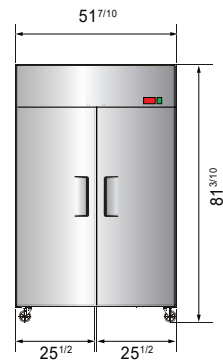

www.atosa.com | www.atosausa.com

California, Colorado, Florida, Georgia, Illinois,

New Jersey, Ohio, Texas, Washington

**SPECIFICATIONS**

Models	Door	Capacity (Cu.Ft.)	Shelves	Casters (inch)	Rated Current (A)	Voltage (V/Hz/Ph)	HP	Refrigerant	Exterior Dimensions (inch)	Net Weight (lbs)	Gross Weight (lbs)
MBF15FSGR	1	13	3	4	6.3	115/60/1	1/2	R290	17 <sup>7/10</sup> ×37×81 <sup>3/10</sup>	198	277
MBF8001GR	1	21.4	3	4	6.3	115/60/1	1/2	R290	28 <sup>7/10</sup> ×31 <sup>7/10</sup> ×81 <sup>3/10</sup>	236	269
MBF8002GR	2	43.2	6	4	8.6	115/60/1	3/4	R290	51 <sup>7/10</sup> ×31 <sup>7/10</sup> ×81 <sup>3/10</sup>	353	403
MBF8003GR	3	64.9	9	4	6.2	208-230/115/60/1	1	R290	77 <sup>4/5</sup> ×31 <sup>7/10</sup> ×81 <sup>3/10</sup>	489	569

**PLAN VIEW**

**MBF8001GR**

**MBF8002GR**

**MBF8003GR**

\*Interior Dimensions

SELF-CLOSING AND STAY OPEN DOOR FEATURE

**MBF15FSGR**

Casters