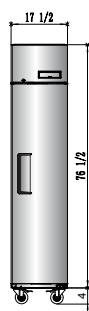

www.atosa.com | www.atosausa.com

California, Colorado, Florida, Georgia, Illinois,

New Jersey, Ohio, Texas, Washington

**SPECIFICATIONS**

Models	Door	Capacity (Cu.Ft.)	Shelves	Casters (inch)	Rated Current (A)	Voltage (V/Hz/Ph)	HP	Refrigerant	Exterior Dimensions (inch)	Net Weight (lbs)	Gross Weight (lbs)
MBF15FSGR	1	13	3	4	6.3	115/60/1	1/2	R290	17 <sup>7/10</sup> ×37×81 <sup>3/10</sup>	198	277
MBF8001GR	1	21.4	3	4	6.3	115/60/1	1/2	R290	28 <sup>7/10</sup> ×31 <sup>7/10</sup> ×81 <sup>3/10</sup>	236	269
MBF8002GR	2	43.2	6	4	8.6	115/60/1	3/4	R290	51 <sup>7/10</sup> ×31 <sup>7/10</sup> ×81 <sup>3/10</sup>	353	403
MBF8003GR	3	64.9	9	4	6.2	208-230/115/60/1	1	R290	77 <sup>4/5</sup> ×31 <sup>7/10</sup> ×81 <sup>3/10</sup>	489	569

**PLAN VIEW**

**MBF8001GR**

**MBF8002GR**

**MBF8003GR**

\*Interior Dimensions

SELF-CLOSING AND STAY OPEN DOOR FEATURE

**MBF15FSGR**

Casters