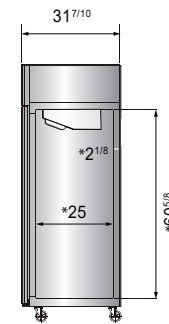

www.atosa.com | www.atosausa.com

California, Colorado, Florida, Georgia, Illinois,

New Jersey, Ohio, Texas, Washington

**SPECIFICATIONS**

Models	Door	Capacity (Cu.Ft.)	Shelves	Casters (inch)	Rated Current (A)	Voltage (V/Hz/Ph)	HP	Refrigerant	Exterior Dimensions (inch)	Net Weight (lbs)	Gross Weight (lbs)
MBF15FSGR	1	13	3	4	6.3	115/60/1	1/2	R290	17 <sup>7/10</sup> ×37×81 <sup>3/10</sup>	198	277
MBF8001GR	1	21.4	3	4	6.3	115/60/1	1/2	R290	28 <sup>7/10</sup> ×31 <sup>7/10</sup> ×81 <sup>3/10</sup>	236	269
MBF8002GR	2	43.2	6	4	8.6	115/60/1	3/4	R290	51 <sup>7/10</sup> ×31 <sup>7/10</sup> ×81 <sup>3/10</sup>	353	403
MBF8003GR	3	64.9	9	4	6.2	208-230/115/60/1	1	R290	77 <sup>4/5</sup> ×31 <sup>7/10</sup> ×81 <sup>3/10</sup>	489	569

**PLAN VIEW**

**MBF8001GR**

**MBF8002GR**

**MBF8003GR**

\*Interior Dimensions

SELF-CLOSING AND STAY OPEN DOOR FEATURE

**MBF15FSGR**

Casters