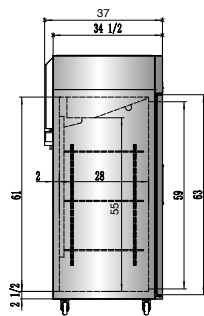

www.atosa.com | www.atosausa.com

California, Colorado, Florida, Georgia, Illinois,

New Jersey, Ohio, Texas, Washington

**SPECIFICATIONS**

Models	Door	Capacity (Cu.Ft.)	Shelves	Casters (inch)	Rated Current (A)	Voltage (V/Hz/Ph)	HP	Refrigerant	Exterior Dimensions (inch)	Net Weight (lbs)	Gross Weight (lbs)
MBF15FSGR	1	13	3	4	6.3	115/60/1	1/2	R290	17 <sup>7/10</sup> ×37×81 <sup>3/10</sup>	198	277
MBF8001GR	1	21.4	3	4	6.3	115/60/1	1/2	R290	28 <sup>7/10</sup> ×31 <sup>7/10</sup> ×81 <sup>3/10</sup>	236	269
MBF8002GR	2	43.2	6	4	8.6	115/60/1	3/4	R290	51 <sup>7/10</sup> ×31 <sup>7/10</sup> ×81 <sup>3/10</sup>	353	403
MBF8003GR	3	64.9	9	4	6.2	208-230/115/60/1	1	R290	77 <sup>4/5</sup> ×31 <sup>7/10</sup> ×81 <sup>3/10</sup>	489	569

**PLAN VIEW**

**MBF8001GR**

**MBF8002GR**

**MBF8003GR**

\*Interior Dimensions

SELF-CLOSING AND STAY OPEN DOOR FEATURE

**MBF15FSGR**

Casters