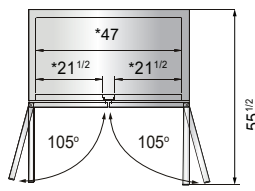

www.atosa.com | www.atosausa.com

California, Colorado, Florida, Georgia, Illinois,

New Jersey, Ohio, Texas, Washington

**SPECIFICATIONS**

Models	Door	Capacity (Cu.Ft.)	Shelves	Casters (inch)	Rated Current (A)	Voltage (V/Hz/Ph)	HP	Refrigerant	Exterior Dimensions (inch)	Net Weight (lbs)	Gross Weight (lbs)
MBF15FSGR	1	13	3	4	6.3	115/60/1	1/2	R290	17 <sup>7/10</sup> ×37×81 <sup>3/10</sup>	198	277
MBF8001GR	1	21.4	3	4	6.3	115/60/1	1/2	R290	28 <sup>7/10</sup> ×31 <sup>7/10</sup> ×81 <sup>3/10</sup>	236	269
MBF8002GR	2	43.2	6	4	8.6	115/60/1	3/4	R290	51 <sup>7/10</sup> ×31 <sup>7/10</sup> ×81 <sup>3/10</sup>	353	403
MBF8003GR	3	64.9	9	4	6.2	208-230/115/60/1	1	R290	77 <sup>4/5</sup> ×31 <sup>7/10</sup> ×81 <sup>3/10</sup>	489	569

**PLAN VIEW**

**MBF8001GR**

**MBF8002GR**

**MBF8003GR**

\*Interior Dimensions

SELF-CLOSING AND STAY OPEN DOOR FEATURE

**MBF15FSGR**

Casters