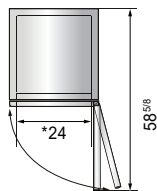

www.atosa.com | www.atosausa.com

California, Colorado, Florida, Georgia, Illinois,

New Jersey, Ohio, Texas, Washington

**SPECIFICATIONS**

Models	Door	Capacity (Cu.Ft.)	Shelves	Casters (inch)	Rated Current (A)	Voltage (V/Hz/Ph)	HP	Refrigerant	Exterior Dimensions (inch)	Net Weight (lbs)	Gross Weight (lbs)
MBF15FSGR	1	13	3	4	6.3	115/60/1	1/2	R290	17 <sup>7/10</sup> ×37×81 <sup>3/10</sup>	198	277
MBF8001GR	1	21.4	3	4	6.3	115/60/1	1/2	R290	28 <sup>7/10</sup> ×31 <sup>7/10</sup> ×81 <sup>3/10</sup>	236	269
MBF8002GR	2	43.2	6	4	8.6	115/60/1	3/4	R290	51 <sup>7/10</sup> ×31 <sup>7/10</sup> ×81 <sup>3/10</sup>	353	403
MBF8003GR	3	64.9	9	4	6.2	208-230/115/60/1	1	R290	77 <sup>4/5</sup> ×31 <sup>7/10</sup> ×81 <sup>3/10</sup>	489	569

**PLAN VIEW**

**MBF8001GR**

**MBF8002GR**

**MBF8003GR**

\*Interior Dimensions

SELF-CLOSING AND STAY OPEN DOOR FEATURE

**MBF15FSGR**

Casters