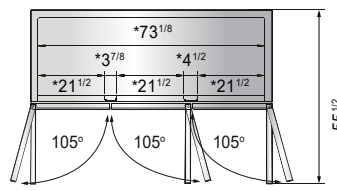

www.atosa.com | www.atosausa.com

California, Colorado, Florida, Georgia, Illinois,

New Jersey, Ohio, Texas, Washington

**SPECIFICATIONS**

Models	Door	Capacity (Cu.Ft.)	Shelves	Casters (inch)	Rated Current (A)	Voltage (V/Hz/Ph)	HP	Refrigerant	Exterior Dimensions (inch)	Net Weight (lbs)	Gross Weight (lbs)
MBF15FSGR	1	13	3	4	6.3	115/60/1	1/2	R290	17 <sup>7/10</sup> ×37×81 <sup>3/10</sup>	198	277
MBF8001GR	1	21.4	3	4	6.3	115/60/1	1/2	R290	28 <sup>7/10</sup> ×31 <sup>7/10</sup> ×81 <sup>3/10</sup>	236	269
MBF8002GR	2	43.2	6	4	8.6	115/60/1	3/4	R290	51 <sup>7/10</sup> ×31 <sup>7/10</sup> ×81 <sup>3/10</sup>	353	403
MBF8003GR	3	64.9	9	4	6.2	208-230/115/60/1	1	R290	77 <sup>4/5</sup> ×31 <sup>7/10</sup> ×81 <sup>3/10</sup>	489	569

**PLAN VIEW**

**MBF8001GR**

**MBF8002GR**

**MBF8003GR**

\*Interior Dimensions

SELF-CLOSING AND STAY OPEN DOOR FEATURE

**MBF15FSGR**

Casters