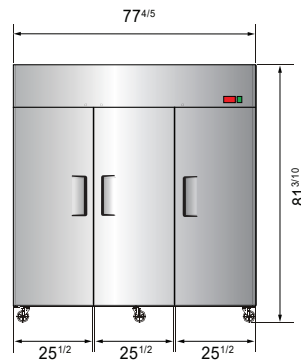

www.atosa.com | www.atosausa.com

California, Colorado, Florida, Georgia, Illinois,

New Jersey, Ohio, Texas, Washington

**SPECIFICATIONS**

Models	Door	Capacity (Cu.Ft.)	Shelves	Casters (inch)	Rated Current (A)	Voltage (V/Hz/Ph)	HP	Refrigerant	Exterior Dimensions (inch)	Net Weight (lbs)	Gross Weight (lbs)
MBF15FSGR	1	13	3	4	6.3	115/60/1	1/2	R290	17 <sup>7/10</sup> ×37×81 <sup>3/10</sup>	198	277
MBF8001GR	1	21.4	3	4	6.3	115/60/1	1/2	R290	28 <sup>7/10</sup> ×31 <sup>7/10</sup> ×81 <sup>3/10</sup>	236	269
MBF8002GR	2	43.2	6	4	8.6	115/60/1	3/4	R290	51 <sup>7/10</sup> ×31 <sup>7/10</sup> ×81 <sup>3/10</sup>	353	403
MBF8003GR	3	64.9	9	4	6.2	208-230/115/60/1	1	R290	77 <sup>4/5</sup> ×31 <sup>7/10</sup> ×81 <sup>3/10</sup>	489	569

**PLAN VIEW**

**MBF8001GR**

**MBF8002GR**

**MBF8003GR**

\*Interior Dimensions

SELF-CLOSING AND STAY OPEN DOOR FEATURE

**MBF15FSGR**

Casters