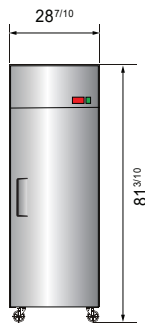

www.atosa.com | www.atosausa.com

California, Colorado, Florida, Georgia, Illinois,

New Jersey, Ohio, Texas, Washington

**SPECIFICATIONS**

Models	Door	Capacity (Cu.Ft.)	Shelves	Casters (inch)	Rated Current (A)	Voltage (V/Hz/Ph)	HP	Refrigerant	Exterior Dimensions (inch)	Net Weight (lbs)	Gross Weight (lbs)
MBF15FSGR	1	13	3	4	6.3	115/60/1	1/2	R290	17 <sup>7/10</sup> ×37×81 <sup>3/10</sup>	198	277
MBF8001GR	1	21.4	3	4	6.3	115/60/1	1/2	R290	28 <sup>7/10</sup> ×31 <sup>7/10</sup> ×81 <sup>3/10</sup>	236	269
MBF8002GR	2	43.2	6	4	8.6	115/60/1	3/4	R290	51 <sup>7/10</sup> ×31 <sup>7/10</sup> ×81 <sup>3/10</sup>	353	403
MBF8003GR	3	64.9	9	4	6.2	208-230/115/60/1	1	R290	77 <sup>4/5</sup> ×31 <sup>7/10</sup> ×81 <sup>3/10</sup>	489	569

**PLAN VIEW**

**MBF8001GR**

**MBF8002GR**

**MBF8003GR**

\*Interior Dimensions

SELF-CLOSING AND STAY OPEN DOOR FEATURE

**MBF15FSGR**

Casters