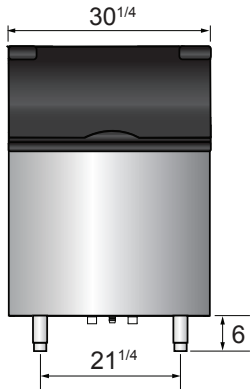

MODELS:
CYR400P / CYR700P

400 lb. and 700 lb. Ice Storage Bins

Standard Features

- Bin holds up to 395 or 700 lb. of ice
- Durable stainless steel exterior
- Slanted black plastic bin door
- Ice scoop included
- Ice bins come standard with bin adapter
- Designed to work with Atosa ice machines YR450-AP-161 and YR800-AP-261

www.atosa.com | www.atosausa.com

California, Colorado, Florida, Georgia, Illinois,

New Jersey, Ohio, Texas, Washington

SPECIFICATIONS

Models	Type	Foaming Material	Storage Capacity (lbs)	Leg (inch)	Top Opening Size (inch)	Exterior Dimensions (inch)	Gross Weight (lbs)
CYR400P	Ice bin	C5H10	396	6	27 ^{1/4} × 20	30 ^{1/4} × 32 ^{3/4} × 41 ^{1/4}	141
CYR700P	Ice bin	C5H10	700	6	27 ^{1/4} × 20	48 ^{1/4} × 32 ^{1/2} × 41	154

PLAN VIEW

CYR400P

CYR700P

Designed for Atosa ice machines

Models	Type	Refrigerant	Voltage (V/Hz/Ph)	Rated Current (A)	Power(W)	Ice-making Capacity (lbs/hr)	Leg (inch)	Exterior Dimensions (inch)	Gross Weight (lbs)
YR450-AP-161	Cube ice	R290	115/60/1	9.6	965	460/24	6	30 ^{1/5} × 24 ^{9/20} × 21 ^{7/10}	158
YR800-AP-261	Cube ice	R-404a	208/60/1	7.5	1750	810/24	6	30 ^{1/5} × 24 ^{9/20} × 31 ^{7/10}	231