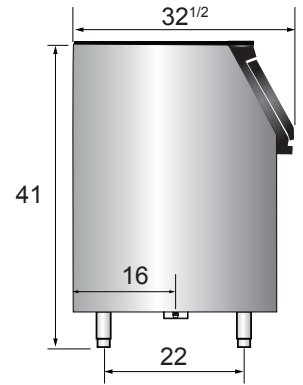

MODELS:
CYR400P / CYR700P

400 lb. and 700 lb. Ice Storage Bins

Standard Features

- Bin holds up to 395 or 700 lb. of ice
- Durable stainless steel exterior
- Slanted black plastic bin door
- Ice scoop included
- Ice bins come standard with bin adapter
- Designed to work with Atosa ice machines YR450-AP-161 and YR800-AP-261

www.atosa.com | www.atosausa.com

California, Colorado, Florida, Georgia, Illinois,

New Jersey, Ohio, Texas, Washington

SPECIFICATIONS

Models	Type	Foaming Material	Storage Capacity (lbs)	Leg (inch)	Top Opening Size (inch)	Exterior Dimensions (inch)	Gross Weight (lbs)
CYR400P	Ice bin	C5H10	396	6	27 ^{1/4} × 20	30 ^{1/4} × 32 ^{3/4} × 41 ^{1/4}	141
CYR700P	Ice bin	C5H10	700	6	27 ^{1/4} × 20	48 ^{1/4} × 32 ^{1/2} × 41	154

PLAN VIEW

CYR400P

CYR700P

Designed for Atosa ice machines

Models	Type	Refrigerant	Voltage (V/Hz/Ph)	Rated Current (A)	Power(W)	Ice-making Capacity (lbs/hr)	Leg (inch)	Exterior Dimensions (inch)	Gross Weight (lbs)
YR450-AP-161	Cube ice	R290	115/60/1	9.6	965	460/24	6	30 ^{1/5} × 24 ^{9/20} × 21 ^{7/10}	158
YR800-AP-261	Cube ice	R-404a	208/60/1	7.5	1750	810/24	6	30 ^{1/5} × 24 ^{9/20} × 31 ^{7/10}	231