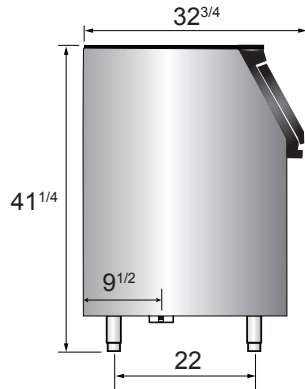

MODELS:
CYR400P / CYR700P

400 lb. and 700 lb. Ice Storage Bins

Standard Features

- Bin holds up to 395 or 700 lb. of ice
- Durable stainless steel exterior
- Slanted black plastic bin door
- Ice scoop included
- Ice bins come standard with bin adapter
- Designed to work with Atosa ice machines YR450-AP-161 and YR800-AP-261

www.atosa.com | www.atosausa.com

California, Colorado, Florida, Georgia, Illinois,

New Jersey, Ohio, Texas, Washington

SPECIFICATIONS

Models	Type	Foaming Material	Storage Capacity (lbs)	Leg (inch)	Top Opening Size (inch)	Exterior Dimensions (inch)	Gross Weight (lbs)
CYR400P	Ice bin	C5H10	396	6	27 ^{1/4} × 20	30 ^{1/4} × 32 ^{3/4} × 41 ^{1/4}	141
CYR700P	Ice bin	C5H10	700	6	27 ^{1/4} × 20	48 ^{1/4} × 32 ^{1/2} × 41	154

PLAN VIEW

CYR400P

CYR700P

Designed for Atosa ice machines

Models	Type	Refrigerant	Voltage (V/Hz/Ph)	Rated Current (A)	Power(W)	Ice-making Capacity (lbs/hr)	Leg (inch)	Exterior Dimensions (inch)	Gross Weight (lbs)
YR450-AP-161	Cube ice	R290	115/60/1	9.6	965	460/24	6	30 ^{1/5} × 24 ^{9/20} × 21 ^{7/10}	158
YR800-AP-261	Cube ice	R-404a	208/60/1	7.5	1750	810/24	6	30 ^{1/5} × 24 ^{9/20} × 31 ^{7/10}	231