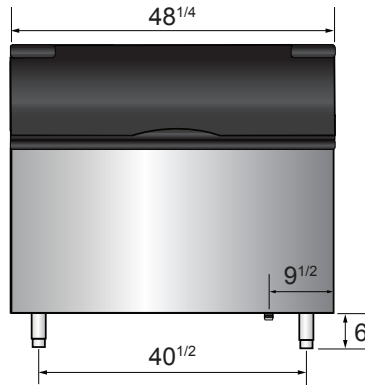

MODELS:
CYR400P / CYR700P

400 lb. and 700 lb. Ice Storage Bins

Standard Features

- Bin holds up to 395 or 700 lb. of ice
- Durable stainless steel exterior
- Slanted black plastic bin door
- Ice scoop included
- Ice bins come standard with bin adapter
- Designed to work with Atosa ice machines YR450-AP-161 and YR800-AP-261

www.atosa.com | www.atosausa.com

California, Colorado, Florida, Georgia, Illinois,

New Jersey, Ohio, Texas, Washington

SPECIFICATIONS

Models	Type	Foaming Material	Storage Capacity (lbs)	Leg (inch)	Top Opening Size (inch)	Exterior Dimensions (inch)	Gross Weight (lbs)
CYR400P	Ice bin	C5H10	396	6	27 ^{1/4} × 20	30 ^{1/4} × 32 ^{3/4} × 41 ^{1/4}	141
CYR700P	Ice bin	C5H10	700	6	27 ^{1/4} × 20	48 ^{1/4} × 32 ^{1/2} × 41	154

PLAN VIEW

CYR400P

CYR700P

Designed for Atosa ice machines

Models	Type	Refrigerant	Voltage (V/Hz/Ph)	Rated Current (A)	Power(W)	Ice-making Capacity (lbs/hr)	Leg (inch)	Exterior Dimensions (inch)	Gross Weight (lbs)
YR450-AP-161	Cube ice	R290	115/60/1	9.6	965	460/24	6	30 ^{1/5} × 24 ^{9/20} × 21 ^{7/10}	158
YR800-AP-261	Cube ice	R-404a	208/60/1	7.5	1750	810/24	6	30 ^{1/5} × 24 ^{9/20} × 31 ^{7/10}	231