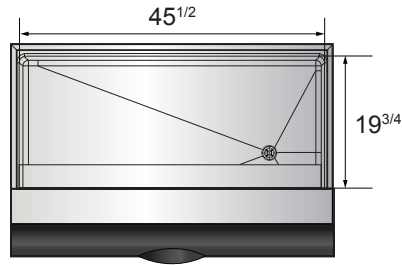

MODELS:
CYR400P / CYR700P

400 lb. and 700 lb. Ice Storage Bins

Standard Features

- Bin holds up to 395 or 700 lb. of ice
- Durable stainless steel exterior
- Slanted black plastic bin door
- Ice scoop included
- Ice bins come standard with bin adapter
- Designed to work with Atosa ice machines YR450-AP-161 and YR800-AP-261

www.atosa.com | www.atosausa.com

California, Colorado, Florida, Georgia, Illinois,

New Jersey, Ohio, Texas, Washington

SPECIFICATIONS

Models	Type	Foaming Material	Storage Capacity (lbs)	Leg (inch)	Top Opening Size (inch)	Exterior Dimensions (inch)	Gross Weight (lbs)
CYR400P	Ice bin	C5H10	396	6	27 ^{1/4} × 20	30 ^{1/4} × 32 ^{3/4} × 41 ^{1/4}	141
CYR700P	Ice bin	C5H10	700	6	27 ^{1/4} × 20	48 ^{1/4} × 32 ^{1/2} × 41	154

PLAN VIEW

CYR400P

CYR700P

Designed for Atosa ice machines

Models	Type	Refrigerant	Voltage (V/Hz/Ph)	Rated Current (A)	Power(W)	Ice-making Capacity (lbs/hr)	Leg (inch)	Exterior Dimensions (inch)	Gross Weight (lbs)
YR450-AP-161	Cube ice	R290	115/60/1	9.6	965	460/24	6	30 ^{1/5} × 24 ^{9/20} × 21 ^{7/10}	158
YR800-AP-261	Cube ice	R-404a	208/60/1	7.5	1750	810/24	6	30 ^{1/5} × 24 ^{9/20} × 31 ^{7/10}	231